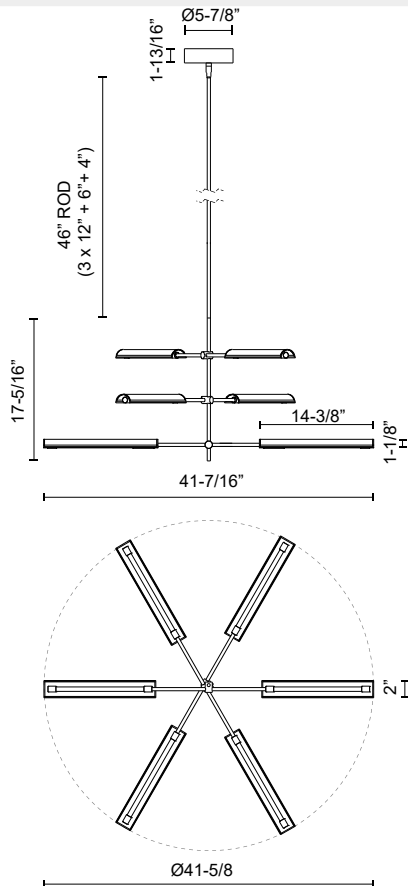

## ASTRID MP316406

FIXTURE DIMENSIONS	D41-5/8" x H17-5/16"
LIGHT SOURCE	LED with DC Driver
WATTAGE	26W
TOTAL LUMENS	2730lm
DELIVERED LUMENS	UB-840lm*; VB-880lm*;
VOLTAGE	120V
COLOR TEMPERATURE	2700K
CRI (RA)	90CRI
DIMMABLE	Yes, TRIAC/ELV Dimmer (Not Included)
GLASS DETAILS	Clear Glass
SHADE DIMENSIONS	L14-3/8" x W2" x H1"
MATERIAL	Steel
ROD LENGTH	46" Max (3x12" + 1x6" + 1x4")
DIAMETER OF ROD	1/2"
WIRE LENGTH	144"
MINIMUM HANG HEIGHT	22"
SLOPED CEILING ADAPTABLE	Yes, Up to 45 Degrees
LOCATION	Dry
CANOPY DIMENSIONS	D5-7/8" x H1-13/16"
CEC TITLE 24 JA8	Yes, JA8-2022
PAINT FINISH	UB01; VB01;

[ D - Diameter, L - Length, W - Width, H - Height, E - Extension ]